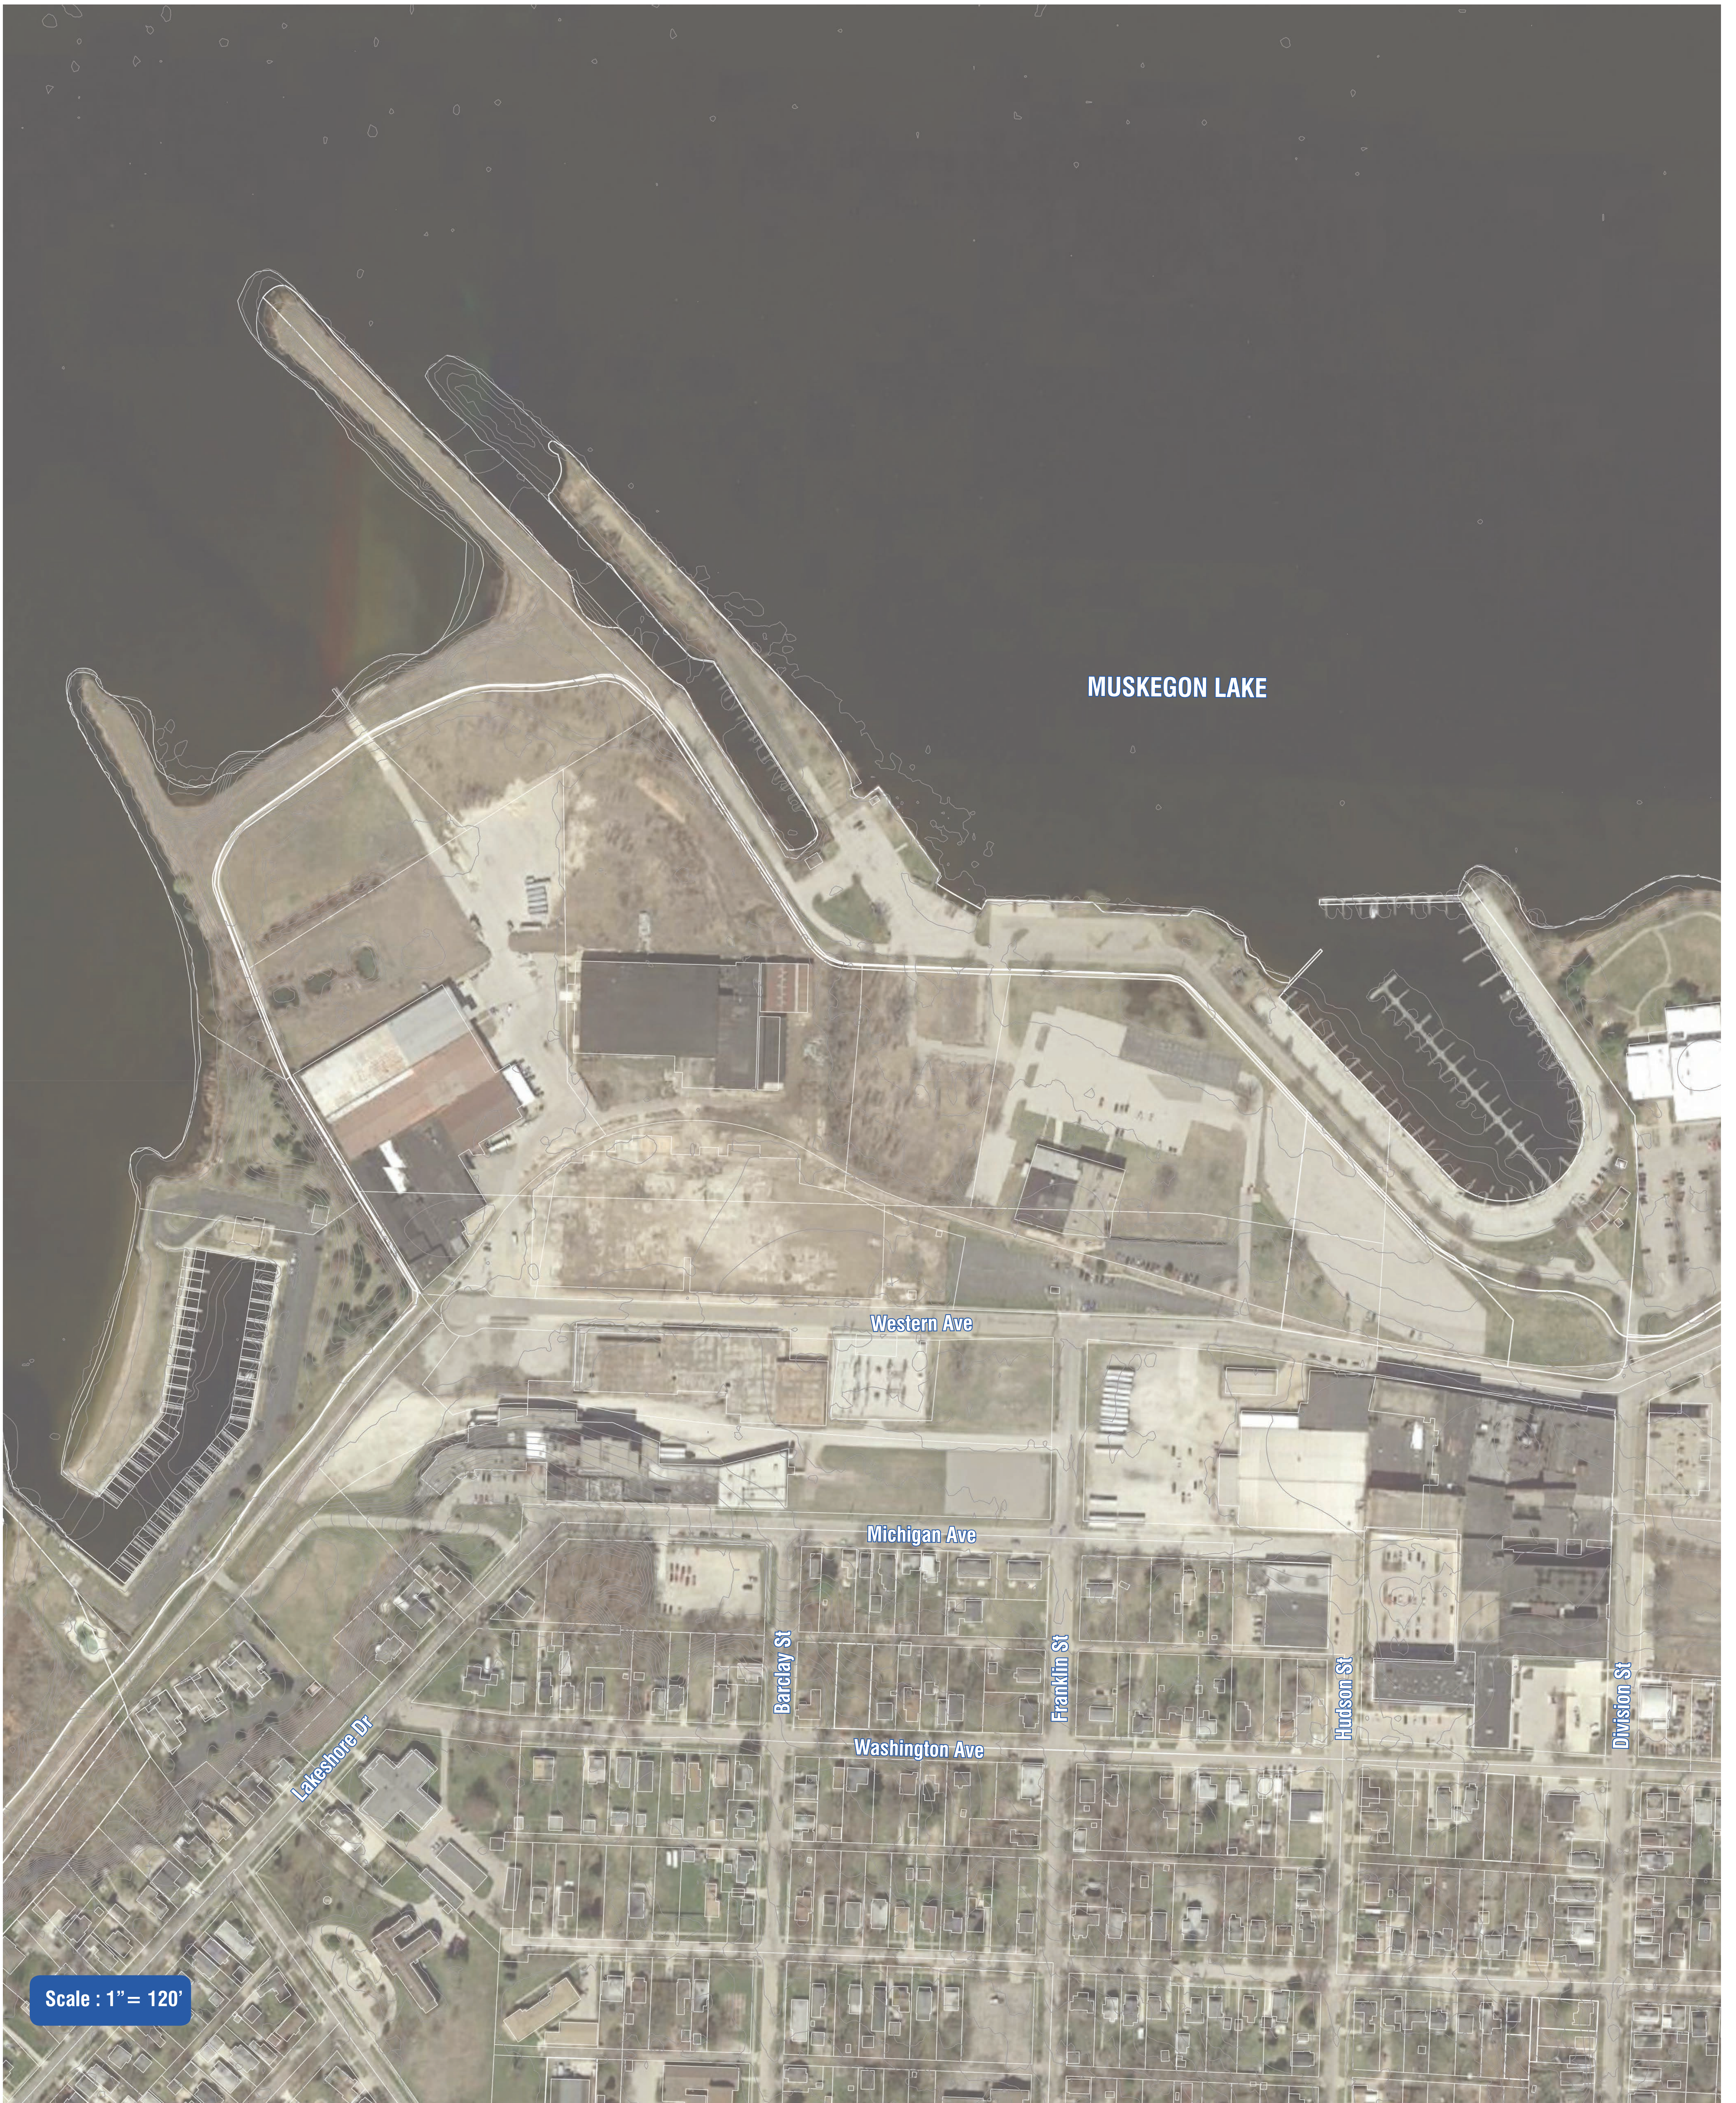

LOWER DOWNTOWN DISTRICT WESTERN AVENUE ACTIVITY CENTER

MAP KEY

Scale : 1" = 120'

LOWER DOWNTOWN DISTRICT WESTERN AVENUE ACTIVITY CENTER

MAP KEY